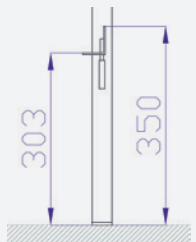

Junior

└: EPOXY (EP./EPA..)

∅ 35x35 mm

zijsponden - longerons - Bettseiten - bed-sides : "L" 48 x 40 mm, ht 4,5 cm

		90	140	160
	TH	83,0	83,0	83,0
	TB	96,5	146,5	166,5
	TD	208,5	208,5	208,5
	H	35,0	35,0	35,0
	B x D	90x200	140x200	160x200
	m³	0,11	0,20	0,17
	kg	19,0	23,0	24,0